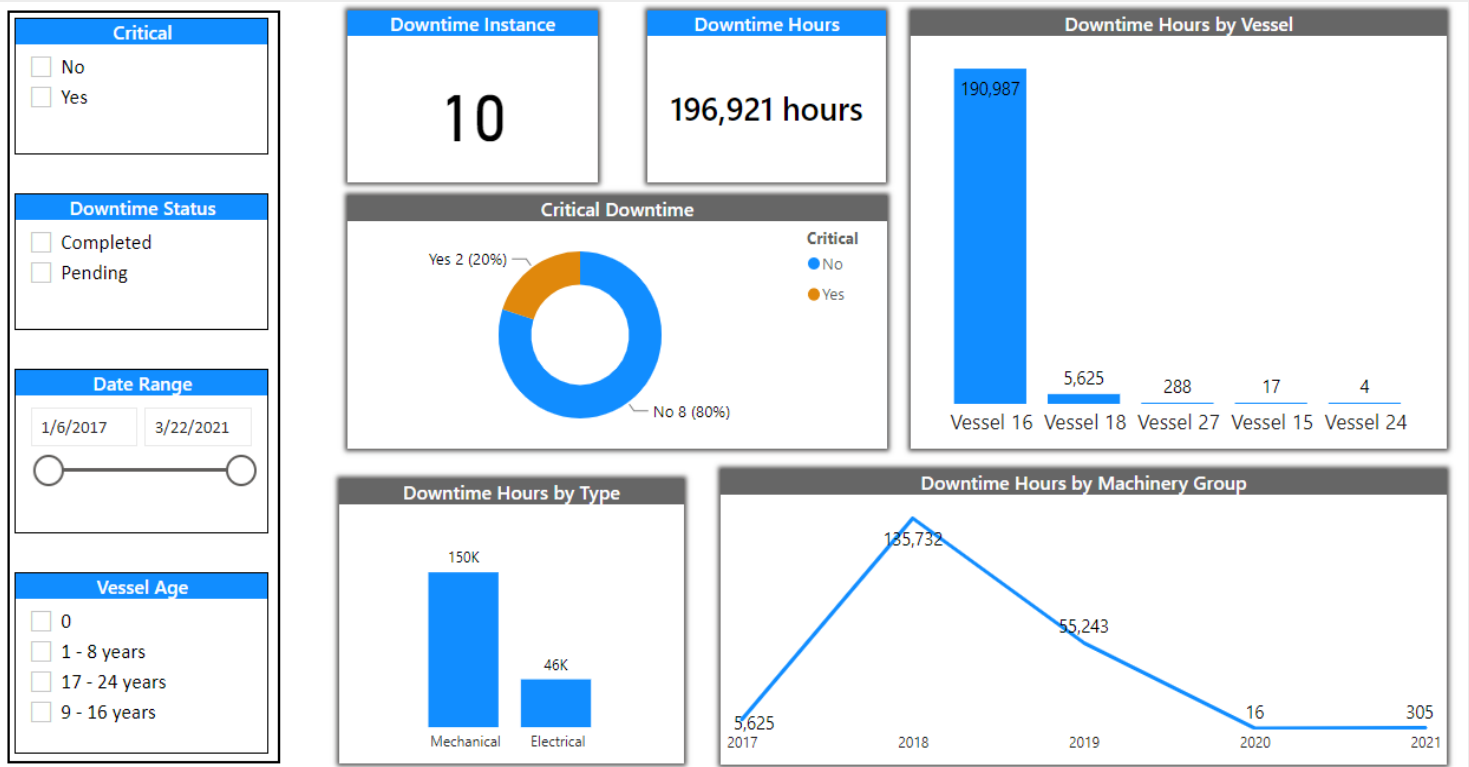

MAMS Power BI users connect via a browser or mobile device to work from the same trusted dashboards and reports, that update and refresh automatically, ensuring that the content is always up to date.

The data is clearly visualised and users can create immersive reports, KPIs, detailed statistics and impactful graphs with minutes – elevating management reports from the more basic excel style.

Our data visualization service ensures your business makes more informed data-driven decisions to improve operations and processes.

Examples of dashboards and reports powered by SDSD and Power BI

We offer a range of pre-defined MAMS fleet management dashboards; we can also develop customised reporting to meet your exact needs.

MAINTENANCE JOBS DASHBOARDS

DEFECT DASHBOARDS

DOWNTIME DASHBOARDS

ACCIDENTS & NEAR MISS

REQUISITION DASHBOARDS

PURCHASE ORDER DASHBOARD

PROCUREMENT BUDGET AND PAYMENT DASHBOARD

INVOICE DASHBOARD