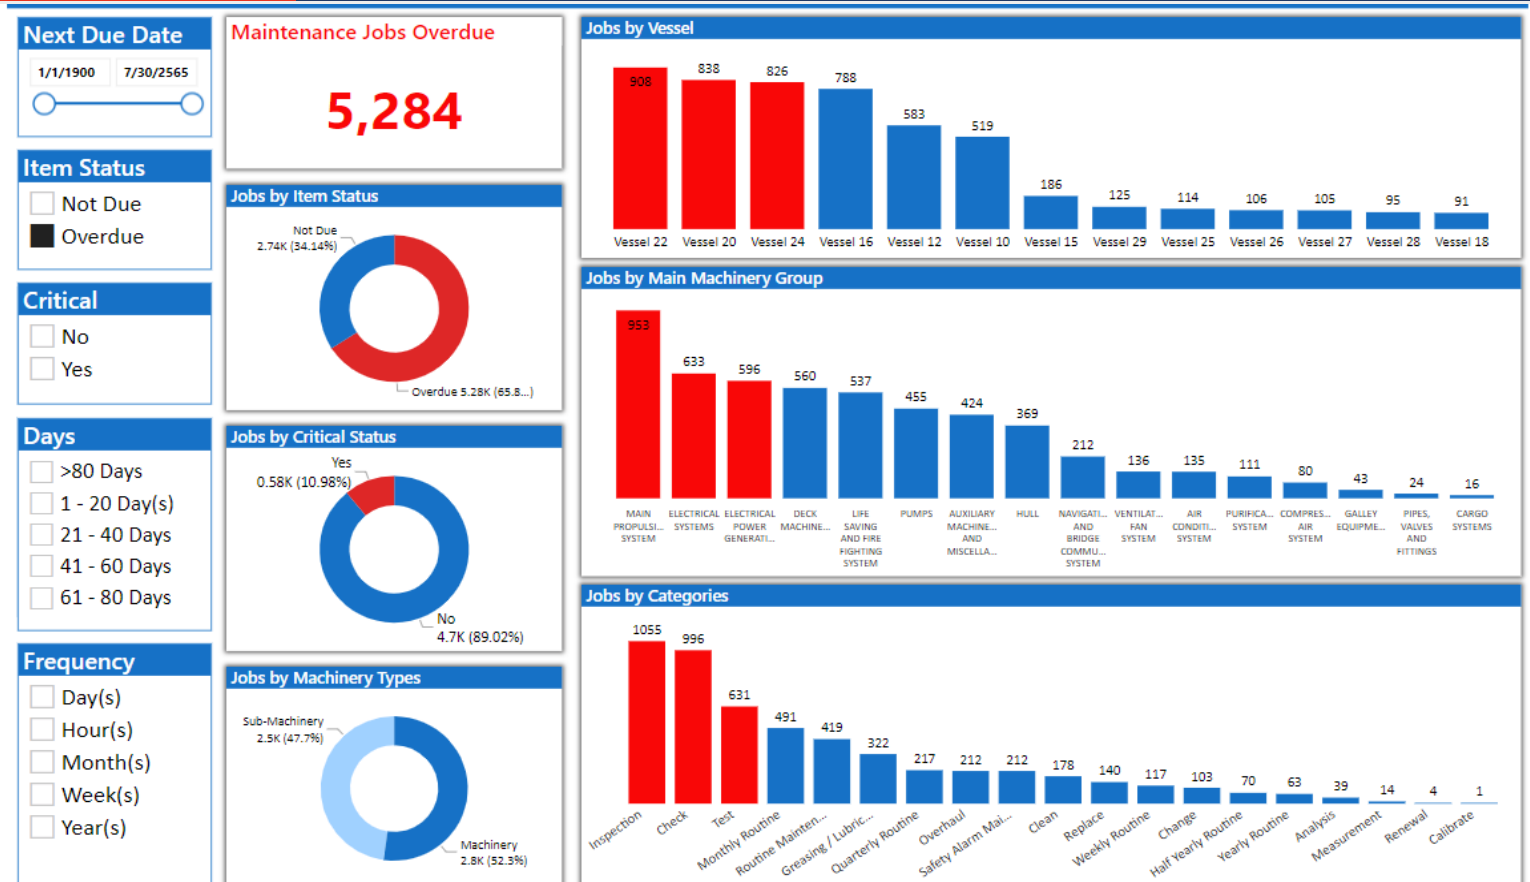

MAMS Power BI users connect via a browser or mobile device to work from the same trusted dashboards and reports, that update and refresh automatically, ensuring that the content is always up to date.

The data is clearly visualised and users can create immersive reports, KPIs, detailed statistics and impactful graphs with minutes – elevating management reports from the more basic excel style.

Our data visualization service ensures your business makes more informed data-driven decisions to improve operations and processes.

Examples of dashboards and reports powered by SDSD and Power BI

We offer a range of pre-defined MAMS fleet management dashboards; we can also develop customised reporting to meet your exact needs.

MAINTENANCE JOBS DASHBOARDS

DEFECT DASHBOARDS

DOWNTIME DASHBOARDS

ACCIDENTS & NEAR MISS

REQUISITION DASHBOARDS

PURCHASE ORDER DASHBOARD

PROCUREMENT BUDGET AND PAYMENT DASHBOARD

INVOICE DASHBOARD