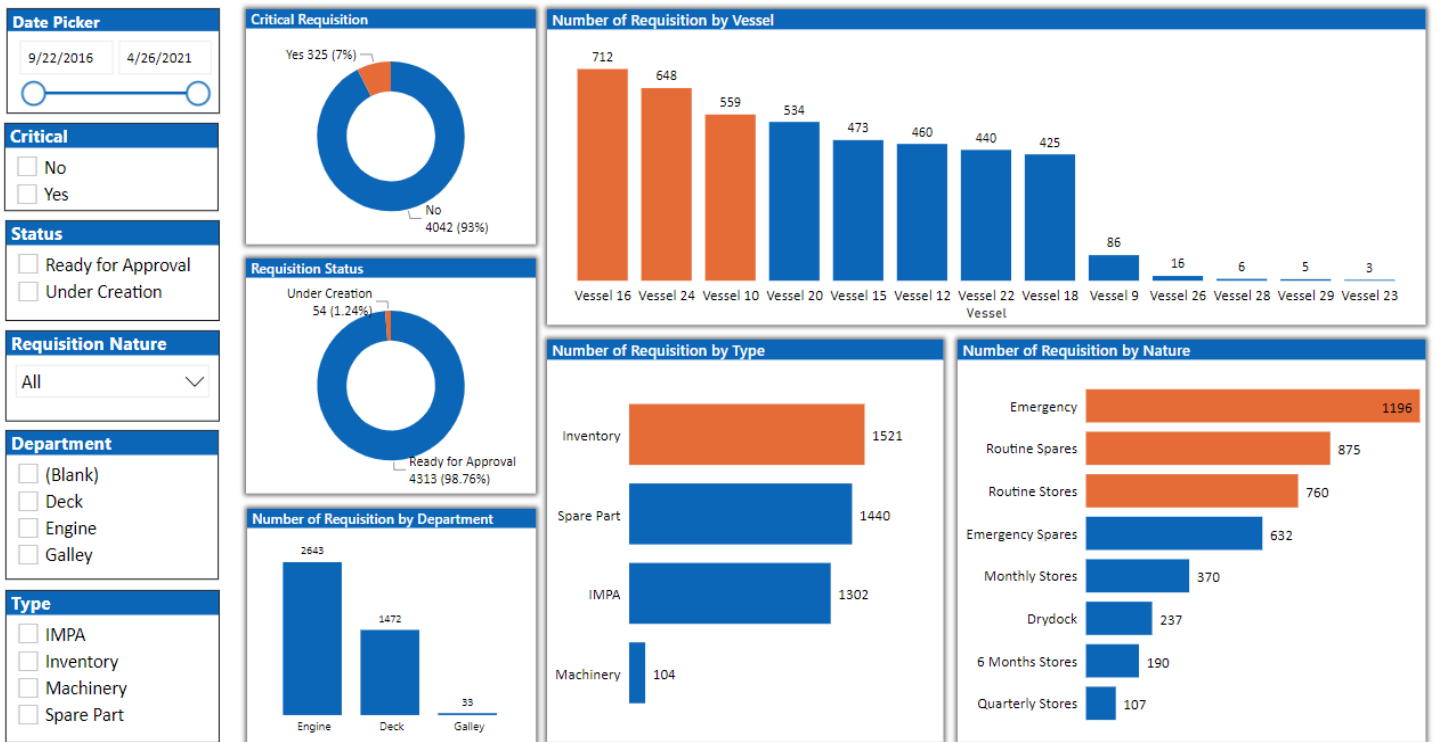

Our data visualization service ensures your business makes more informed data-driven decisions to improve operations and processes.

Examples of dashboards and reports powered by SDSD and Power BI

We offer a range of pre-defined MAMS fleet management dashboards; we can also develop customised reporting to meet your exact needs.

MAINTENANCE JOBS DASHBOARDS

DEFECT DASHBOARDS

DOWNTIME DASHBOARDS

ACCIDENTS & NEAR MISS

REQUISITION DASHBOARDS

PURCHASE ORDER DASHBOARD

PROCUREMENT BUDGET AND PAYMENT DASHBOARD

INVOICE DASHBOARD

UNPLANNED JOBS DASHBOARDS

VESSEL CERTIFICATE DASHBOARDS

We also offer **Bespoke Power BI Reporting Service** using data sources that you provide.

Our team can build custom Power BI dashboards and reports connecting with your inhouse systems, excel spreadsheets and a wide variety of unrelated data sources.