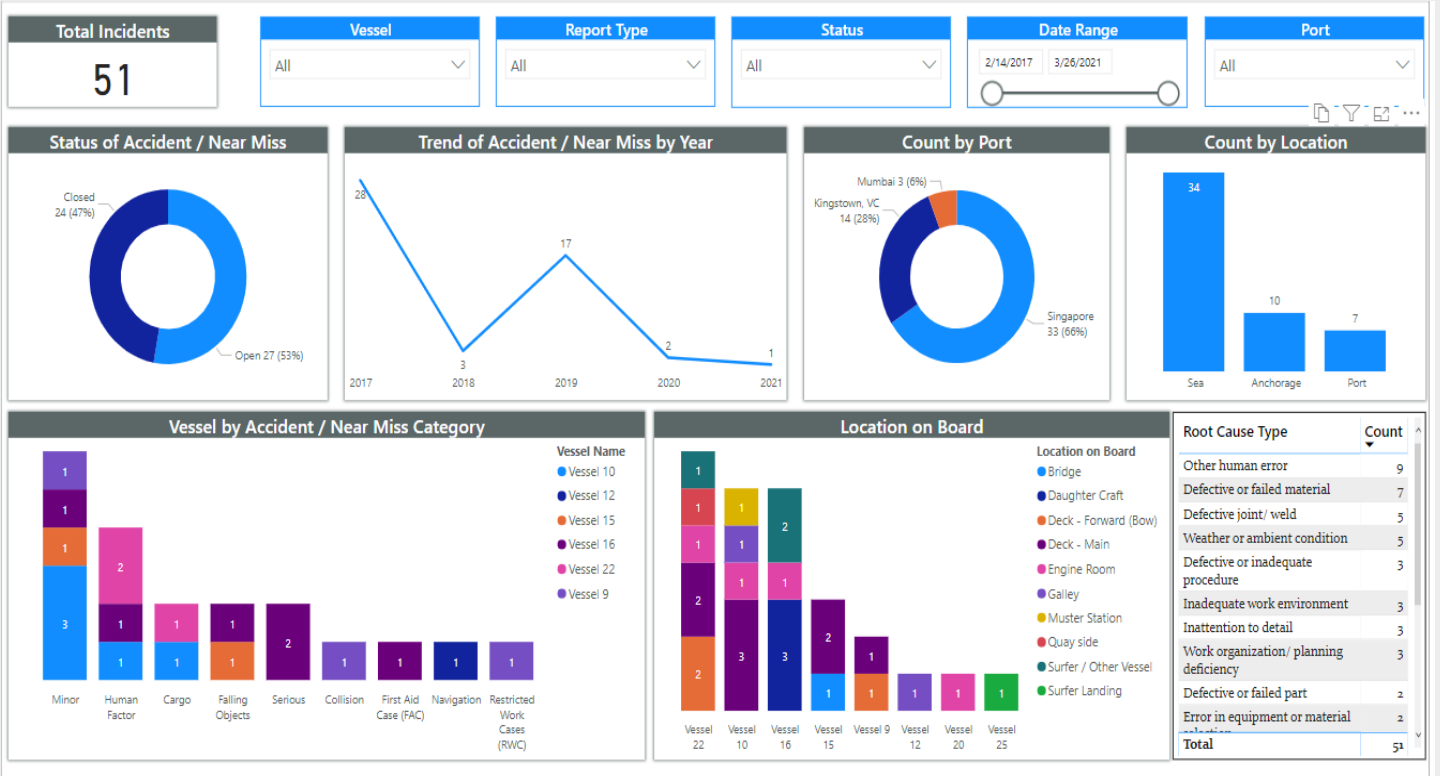

MAMS Power BI users connect via a browser or mobile device to work from the same trusted dashboards and reports, that update and refresh automatically, ensuring that the content is always up to date.

The data is clearly visualised and users can create immersive reports, KPIs, detailed statistics and impactful graphs with minutes – elevating management reports from the more basic excel style.

Our data visualization service ensures your business makes more informed data-driven decisions to improve operations and processes.

Examples of dashboards and reports powered by SDSD and Power BI

We offer a range of pre-defined MAMS fleet management dashboards; we can also develop customised reporting to meet your exact needs.

MAINTENANCE JOBS DASHBOARDS

DEFECT DASHBOARDS

DOWNTIME DASHBOARDS

ACCIDENTS & NEAR MISS

REQUISITION DASHBOARDS

PURCHASE ORDER DASHBOARD

PROCUREMENT BUDGET AND PAYMENT DASHBOARD

INVOICE DASHBOARD

UNPLANNED JOBS DASHBOARDS

VESSEL CERTIFICATE DASHBOARDS

We also offer **Bespoke Power BI Reporting Service** using data sources that you provide.

Our team can build custom Power BI dashboards and reports connecting with your inhouse systems, excel spreadsheets and a wide variety of unrelated data sources.