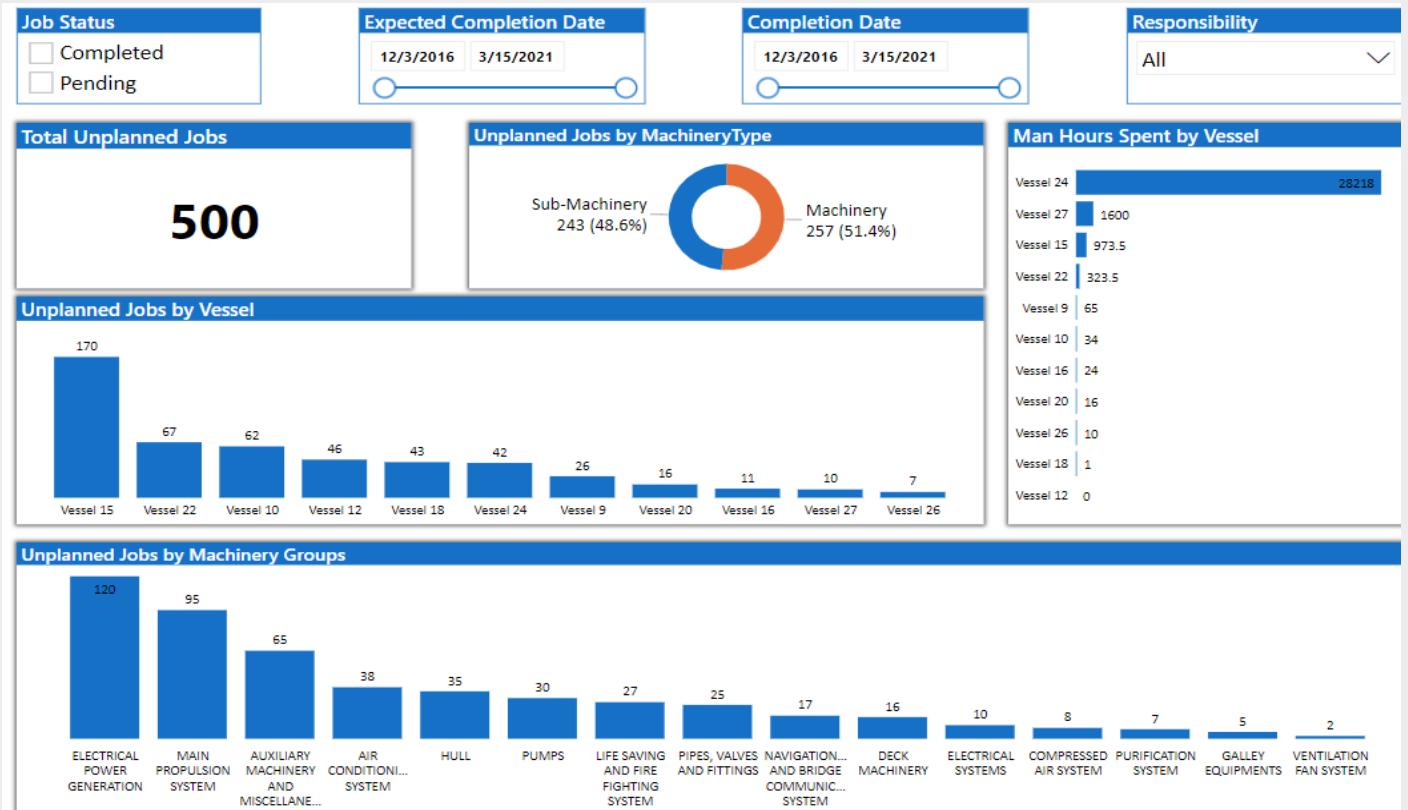

MAMS Power BI users connect via a browser or mobile device to work from the same trusted dashboards and reports, that update and refresh automatically, ensuring that the content is always up to date.

The data is clearly visualised and users can create immersive reports, KPIs, detailed statistics and impactful graphs with minutes – elevating management reports from the more basic excel style.

Our data visualization service ensures your business makes more informed data-driven decisions to improve operations and processes.

Examples of dashboards and reports powered by SDSD and Power BI

We offer a range of pre-defined MAMS fleet management dashboards; we can also develop customised reporting to meet your exact needs.

MAINTENANCE JOBS DASHBOARDS

DEFECT DASHBOARDS

DOWNTIME DASHBOARDS

ACCIDENTS & NEAR MISS

REQUISITION DASHBOARDS

PURCHASE ORDER DASHBOARD

PROCUREMENT BUDGET AND PAYMENT DASHBOARD

INVOICE DASHBOARD

UNPLANNED JOBS DASHBOARDS

VESSEL CERTIFICATE DASHBOARDS

We also offer **Bespoke Power BI Reporting Service** using data sources that you provide.

Our team can build custom Power BI dashboards and reports connecting with your inhouse systems, excel spreadsheets and a wide variety of unrelated data sources.